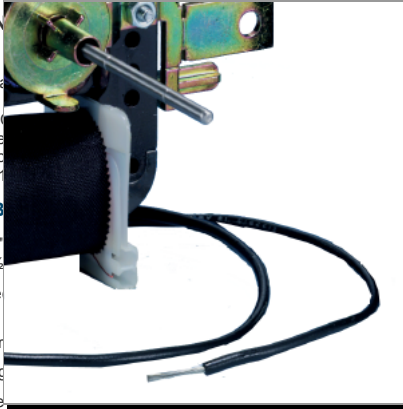

- Dishwasher Parts

- Dryer Parts

- Range Parts

- Refrigerator Parts

- Washer Parts

About Us Distributors Contact Us Track Your Order New Products

Hover over picture to Zoom Click to enlarge

SM998 SM998--UN 230VOLT

Evaporator Fan 3000 RPM, rotation OR Replaces over types, Break off at 1/2" and 1-1/2"

Features/B

- Break off 2 1/2" and 1 1/2" Prefastened bracket CSA® Approved UL® Recognized Impedance

- Includes all mounting accessories and hardware Reversible rotation Single speed Shaft diameter 1/8" Replaces over 450 different evaporator type motors