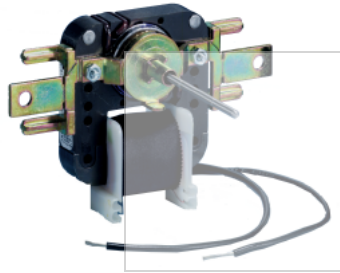

- Dishwasher Parts

- Dryer Parts

- Range Parts

- Refrigerator Parts

- Washer Parts

About Us Distributors Contact Us Track Your Order New Products

Hover over picture to Zoom Click to enlarge

SM998 SM998--UN 230VOLT

Evaporator Fan 3000 RPM, rotation OR Replaces over types, Break off at 1/2" and 1-1/2"

Features/B

- Break off 2 1/2" and 1 1/2" Prefastened bracket CSA® Approved UL® Recognized Impedance

- Includes all mounting accessories and hardware Reversible rotation Single speed Shaft diameter 1/8" Replaces over 450 different evaporator type motors